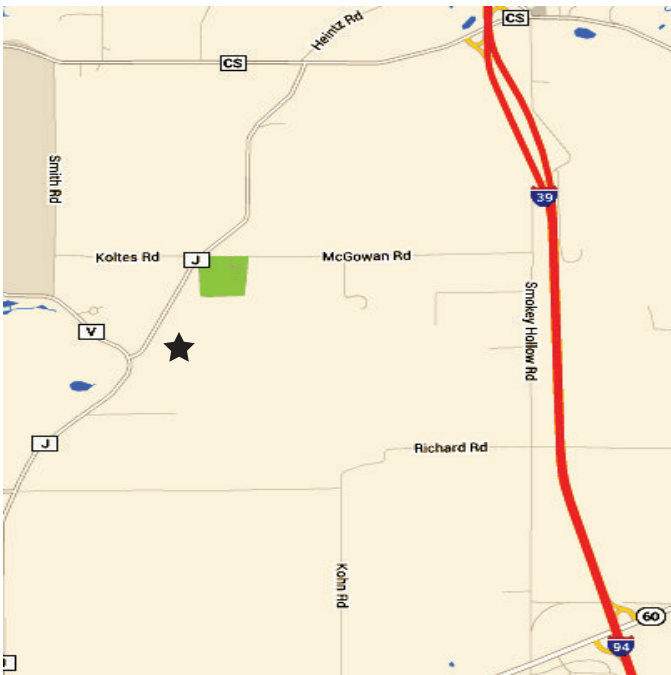

Lodi Area Radio Control Club's

Annual Fun Fly

Saturday September 10, 2022

Gates open at 7:30AM Pilots Meeting at 8:00AM

\$5 Pilot Fee, Spectators FREE!

Proof of AMA Membership will be required for pilots to fly

Soda and Water will be available for purchase

NO FOOD WILL BE SERVED/AVAILABLE

Bring the Family and Spend the Day

Address: N2234 County Hwy J Lodi, Wisconsin

For more information, questions or contact information goto

www.larcc.com

From the north

From the South