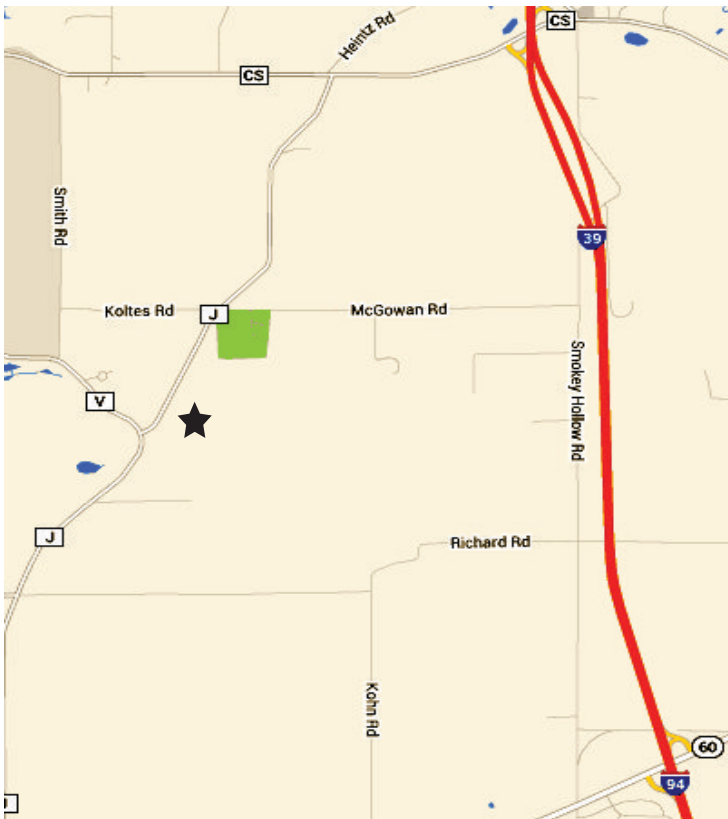

Lodi Area Radio Control Club's

Annual Fun Fly

Saturday September 11, 2021

Gates open at 7:30AM Pilots Meeting at 9:00AM

\$5 Pilot Fee, Spectators FREE!

Proof of AMA Membership will be required for pilots to fly

**SODA AND WATER WILL BE AVAILABLE
NO FOOD WILL BE SERVED**

Bring the Family and Spend the Day

Address: N2234 County Hwy J Lodi, Wisconsin

*For more information, questions or contact information goto
www.larcc.com*

From the north

From the South