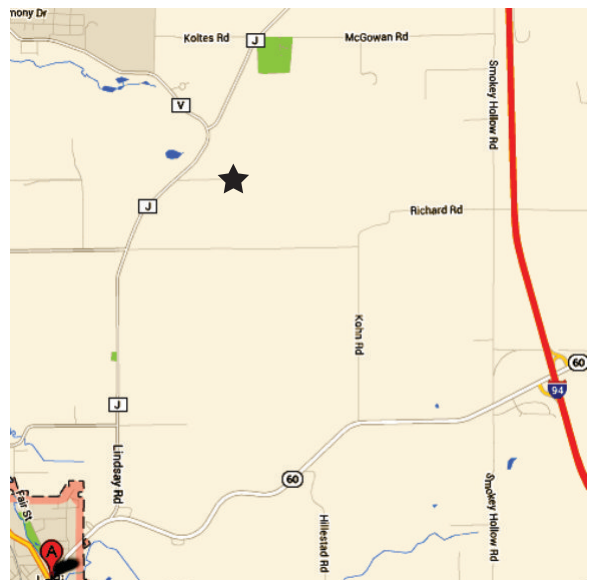

Lodi Area Radio Control Club's

Annual Tailgate Swap and Fun Fly

Always the Sunday after Mother's Day

This year's event is on

May 19, 2019

Swap Meet Starts at 9:00AM

Bring your own tables, or sell out of your vehicle

Flying Starts at 10:00AM

AMA MEMBERSHIP IS REQUIRED TO FLY

Admission: \$5 per car

Address: N2234 County Hwy J Lodi, Wisconsin
(Watch for Signs)

From the north

From the South

For more information, questions or contact information goto
www.larcc.com