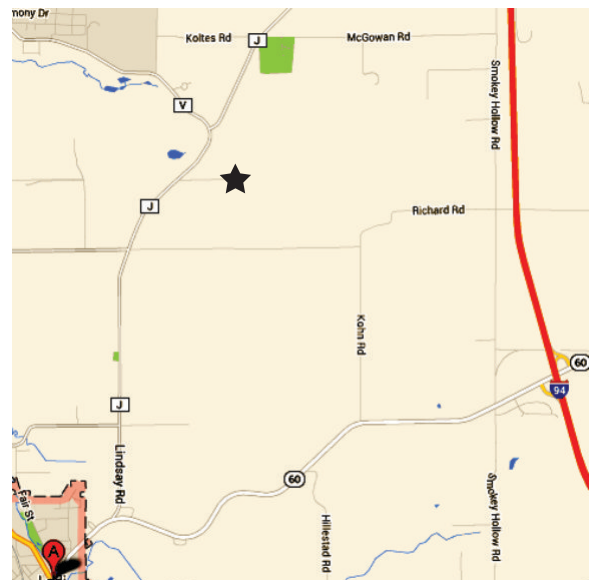

Lodi Area Radio Control Club's
**Annual Tailgate
Swap and Fun Fly**

Always the Sunday after Mother's Day

This year's event is on

May 20, 2018

Swap Meet Starts at 9:00AM

Bring your own tables, or sell out of your vehicle

Flying Starts at 10:00AM

AMA MEMBERSHIP IS REQUIRED TO FLY

Admission: \$5 per car

Address: N2234 County Hwy J Lodi, Wisconsin
(Watch for Signs)

From the north

From the South

For more information, questions or contact information goto
www.larcc.com